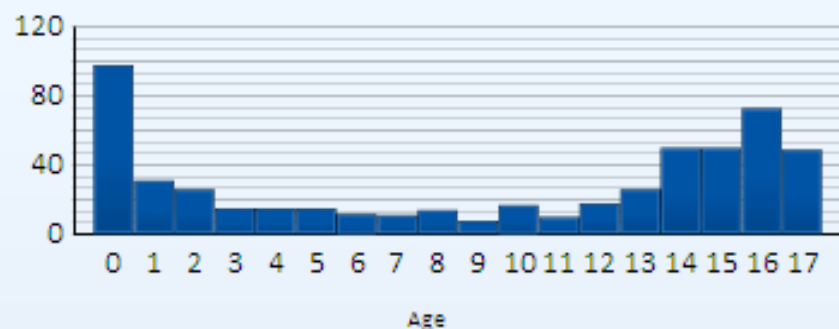

## For Every 1,000 Kids, How Many Were Placed?

Cuyahoga

**For Every Caucasian Child Placed, How Many African-American Children Were Placed?**

Cuyahoga

For Every 1,000 Children in the County, How Many Were Placed in 2009?

### Number of African American Children Placed by Age

Franklin