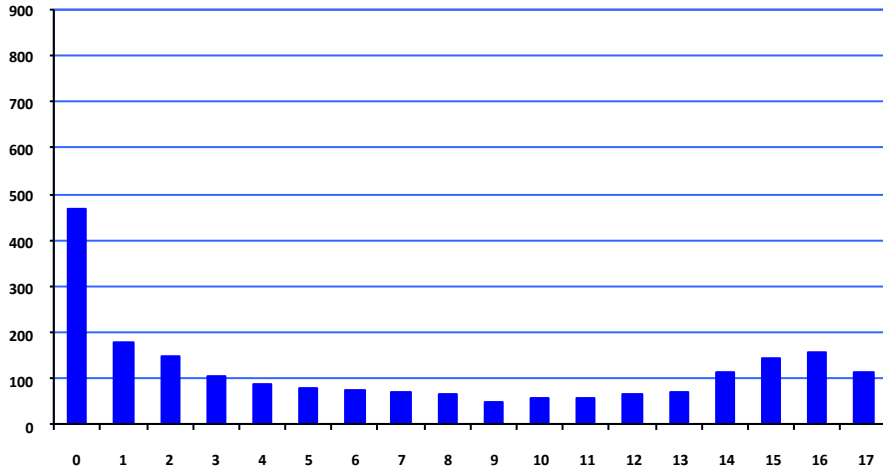

For Every 1,000 Children in Ohio, How Many Were Placed in 2009? 2.25

Number of African American Children Placed in 2009 by Age Statewide