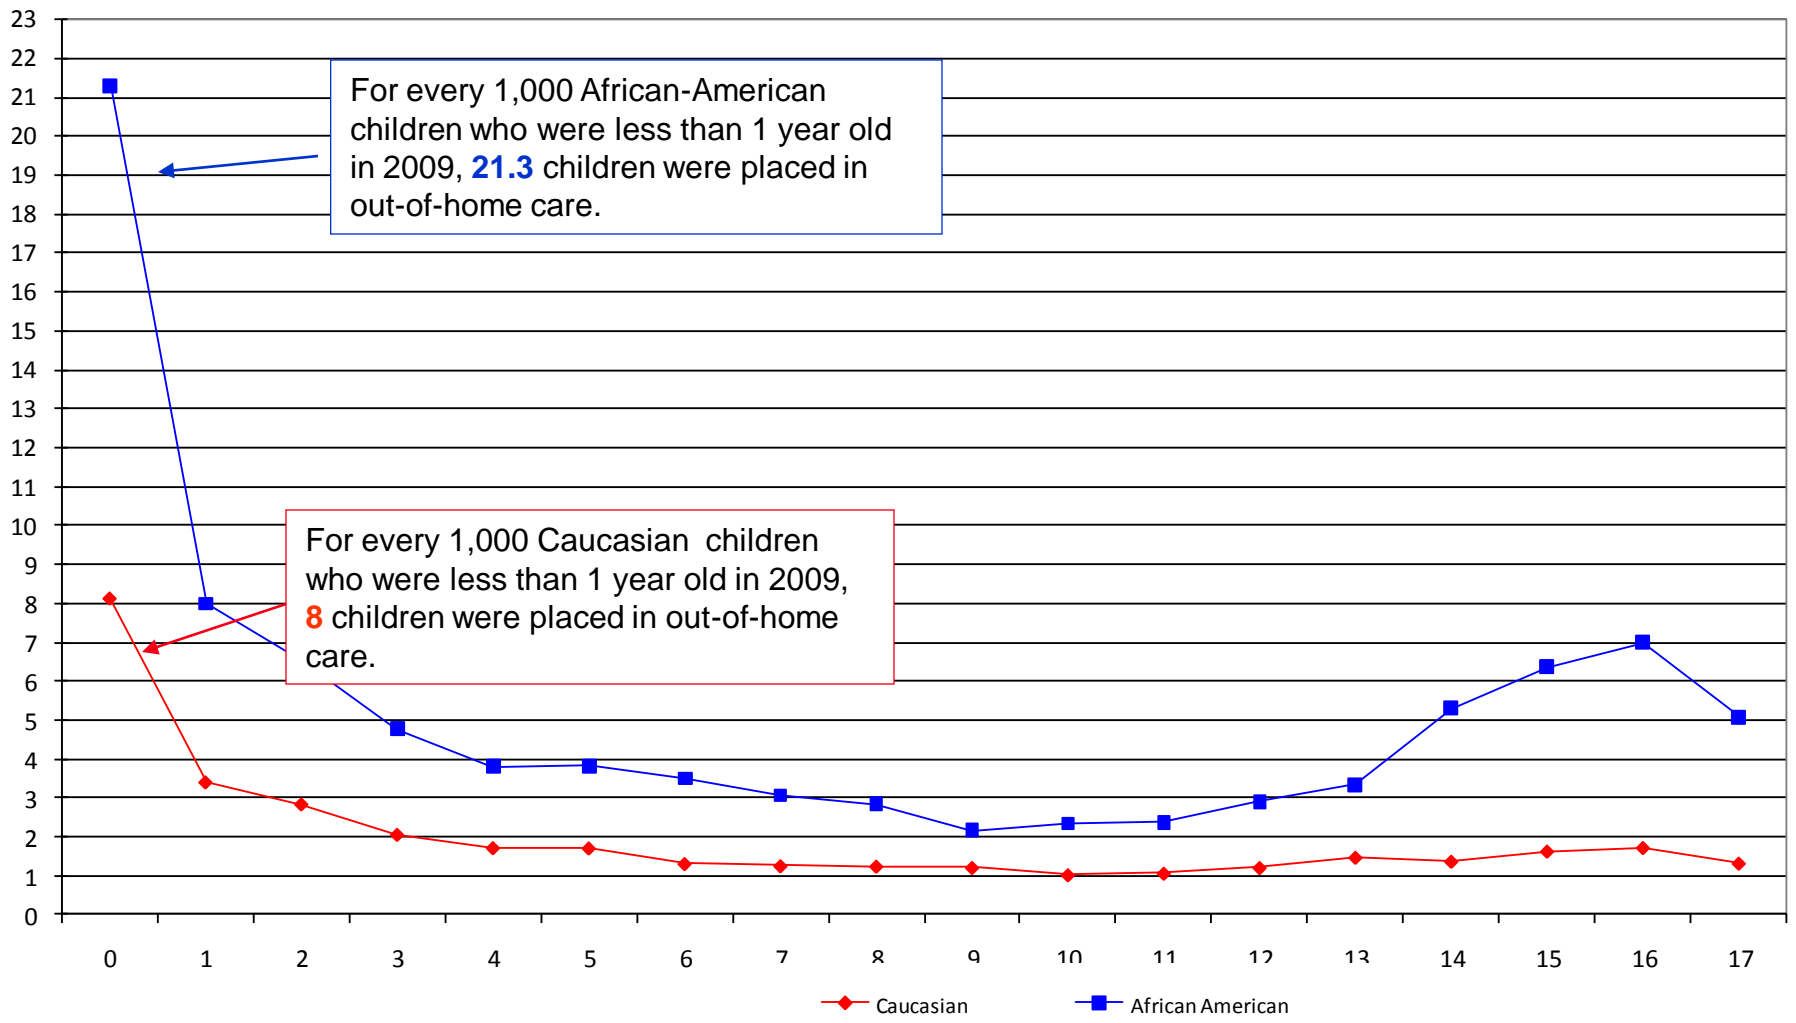

For Every 1,000 Kids, How Many Were Placed? Statewide