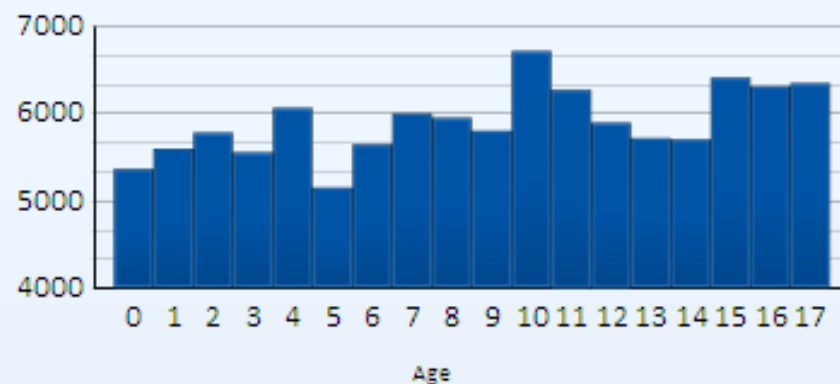

Population: African American Children

Cuyahoga