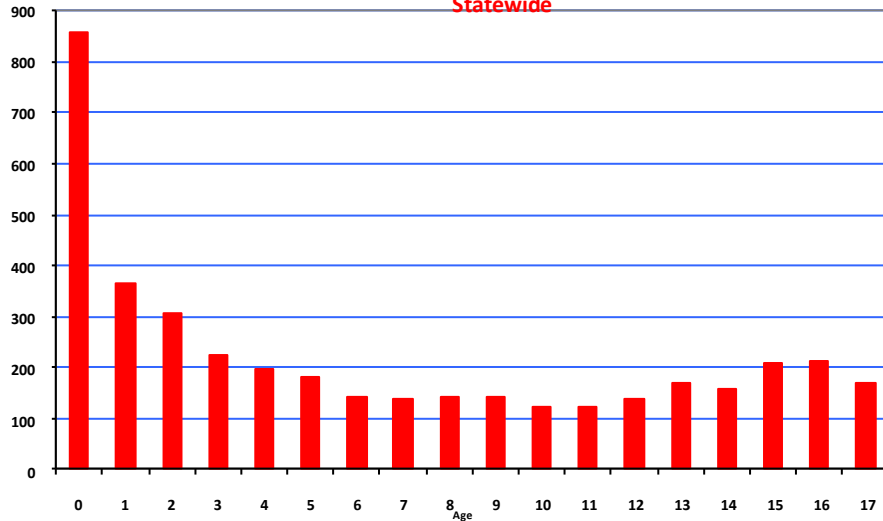

# For Every 1,000 Children in Ohio, How Many Were Placed in 2009? 2.25

Number of African American Children Placed in 2009 by Age Statewide

Population: Number of African-American Children in 2009 by Age Statewide

Number of Caucasian Children Placed in 2009 by Age Statewide

Population: Number of Caucasian Children in 2009 by Age Statewide