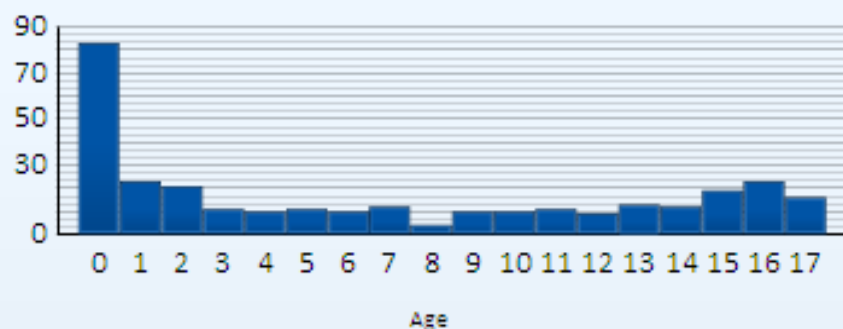

Number of African American Children Placed by Age

Cuyahoga