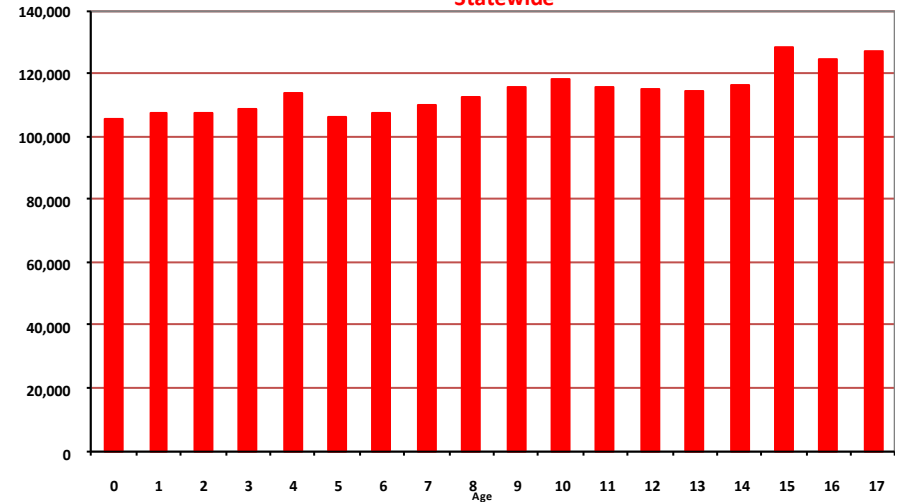

Population: Number of Caucasian Children in 2009 by Age Statewide